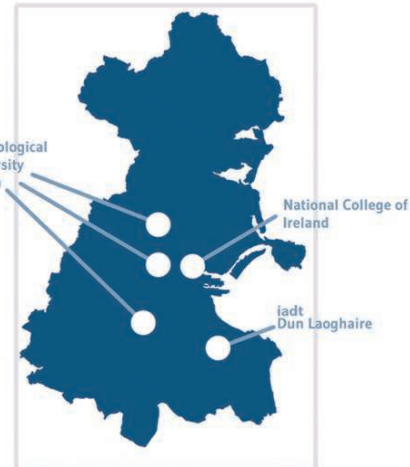

Ireland's Campus Incubator Network

Supporting Start-Ups since 1989

Strategically situated around the country, Ireland's Campus Incubation Centres support start-up and early stage businesses and entrepreneurs to grow successful enterprises.

THINK BIG

EMPLOYED IN
CLIENT COMPANIES

1072

231

COMPANIES IN
INCUBATION

CENTRES
NATIONALLY

16

NEW FRONTIERS
entrepreneur development
an Enterprise Ireland programme