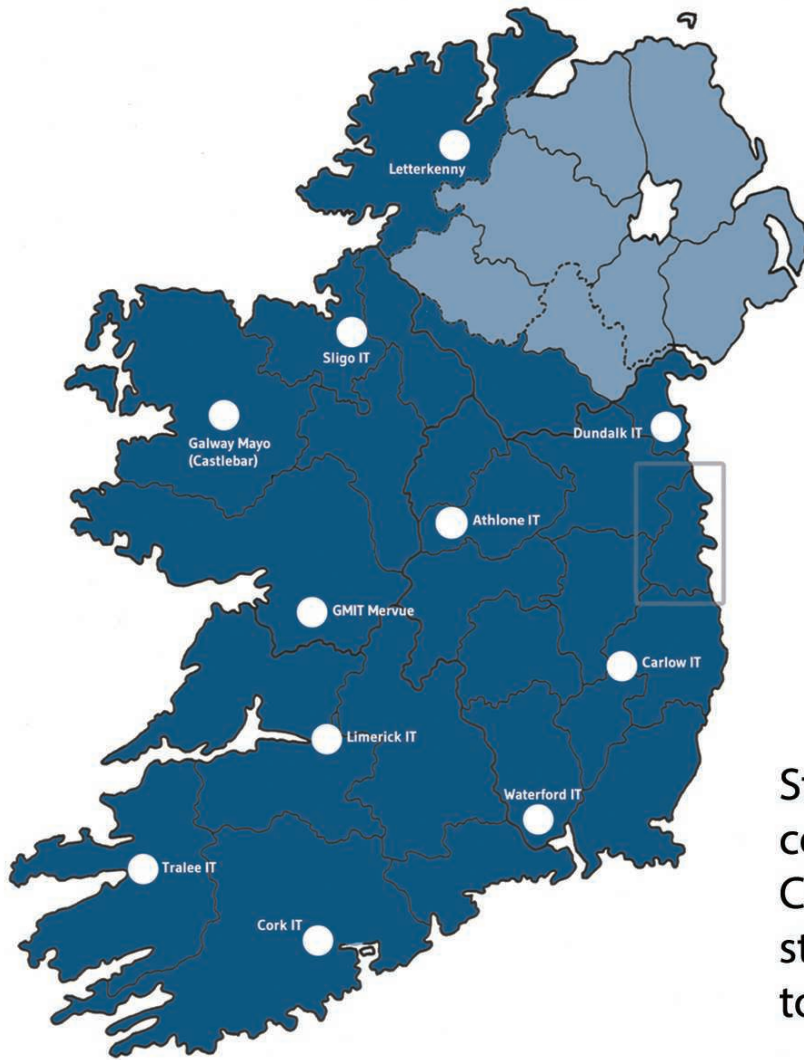

Ireland's Campus Incubator Network

Supporting Start-Ups since 1989

Strategically situated around the country, Ireland's Campus Incubation Centres support start-up and early stage businesses and entrepreneurs to grow successful enterprises.

THINK BIG

EMPLOYED IN
CLIENT COMPANIES

1072

231

COMPANIES IN
INCUBATION

CENTRES
NATIONALLY

16

NEW FRONTIERS
entrepreneur development
an Enterprise Ireland programme